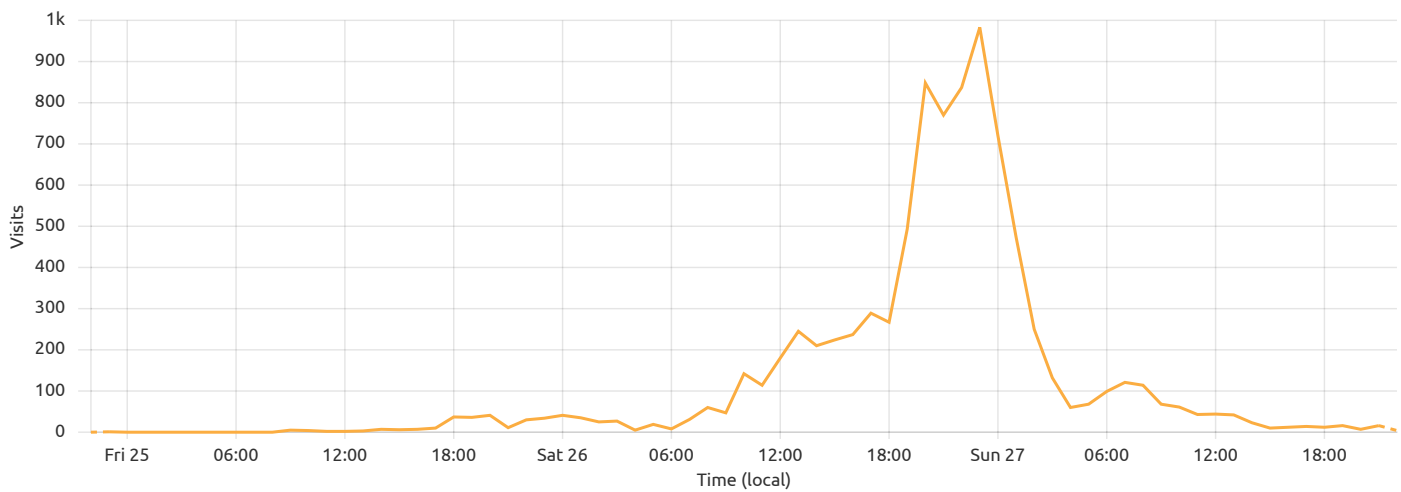

Web Analytics for all sites

Mar 24th 2022 22:20 (UTC +08:00) → Mar 27th 2022 22:20 (UTC +08:00)

Filters:

Host equals geng.systemphoenix.net

Visits summary

When someone navigates to your website, either directly or from an external referer. One visit can consist of multiple page views.

All [Referer](#) [Host](#) [Country](#) [Path](#) [Browser](#) ...

Total **8.78k** ● geng.systemphoenix.net **8.78k**

Visits by country

Malaysia	8.62k
Singapore	132
Brunei Darussalam	23
Thailand	2
China	2
United States	1
Sweden	1
France	1
Indonesia	1